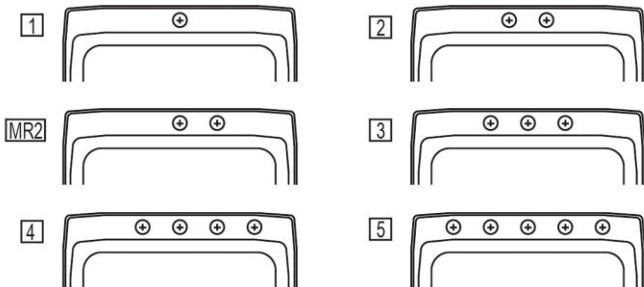

PRODUCT SPECIFICATIONS

Elkay Lustertone™ Classic Stainless Steel 25" x 21-1/4" x 7-7/8" Single Bowl Drop-in Sink with Perfect Drain. Sink is manufactured from 18 gauge 304 Stainless Steel with a Lustrous Satin finish, Center drain placement, and Bottom only pads.

Installation Type:	Drop-in
Material:	304 Stainless Steel
Special Features:	Perfect Drain
Finish:	Lustrous Satin
Gauge:	18
Sound Deadening:	Bottom only pads
Number of Bowls:	1
Sink Dimensions:	25" x 21-1/4" x 7-7/8"
Bowl 1 Dimensions:	21" x 15-3/4" x 7-3/4"
Drain Size:	3-3/8" (86mm)
Drain Location:	Center
Minimum Cabinet Size:	30"
Mounting Hardware:	Part # 64090012 included for countertops up to 3/4" (19mm) thick
Template Included:	No
Cutout Template #:	1000001245

Template is available for download at [elkay.com](#). CAD software will be required to open the template.

Cutout Dimensions for Drop-in Installation:

24-3/8" x 20-5/8" (619mm x 524mm) with 1-1/2" (38mm) corner radius

Perfect Drain: Seamlessly welded stainless steel collar eliminates the gap between a traditional drain and the sink for a sanitary and gap free installation. Select garbage disposers can be installed on either sink bowl for user convenience. Please see our Garbage Disposer Compatibility Guide.

Hole Drilling Configurations:

1-1/2" (38mm) Diameter Faucet Holes on 4" (102mm) Centers

PART: _____ QTY: _____

PROJECT: _____

CONTACT: _____

DATE: _____

NOTES: _____

APPROVAL: _____