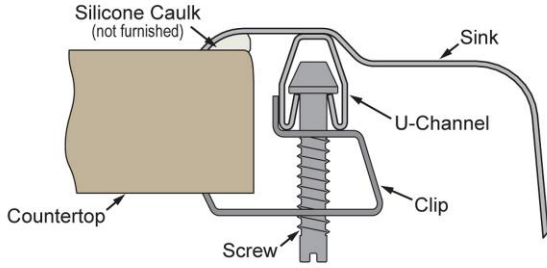

Installation Profile:

Included Accessories

LKPD1	Elkay Perfect Drain Fitting Type 304 Stainless Steel Body and Strainer Spec Sheet (PDF)	

Optional Accessories

LKWBG2115SS	Elkay Stainless Steel 20" x 14-3/4" x 1" Bottom Grid Spec Sheet (PDF)	
CB1516	Elkay Hardwood 15" x 16-3/4" x 3/4" Cutting Board Spec Sheet (PDF)	
LKDS35	Elkay 3-1/2" Garbage Disposal Stopper / Strainer for use with Perfect Drain-Satin Finish Spec Sheet (PDF)	
LKDS99	Elkay 3-1/2" Garbage Disposal Stopper / Strainer for use with Perfect Drain-Chrome Polished Stainless Steel Spec Sheet (PDF)	

In keeping with our policy of continuing product improvement, Elkay reserves the right to change product specifications without notice. Please visit elkay.com for the most current version of Elkay product specification sheets. This specification describes an Elkay product with design, quality, and functional benefits to the user. When making a comparison of other producers' offerings, be certain these features are not overlooked.