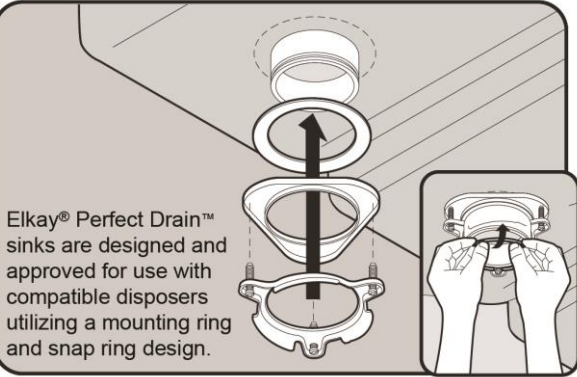

Installation Profile:

Included Accessories

LKPD1	Elkay Perfect Drain Fitting Type 304 Stainless Steel Body and Strainer Spec Sheet (PDF)	

Optional Accessories

LKWBG2115SS	Elkay Stainless Steel 20" x 14-3/4" x 1" Bottom Grid Spec Sheet (PDF)	
CB1516	Elkay Hardwood 15" x 16-3/4" x 3/4" Cutting Board Spec Sheet (PDF)	
LKDS35	Elkay 3-1/2" Garbage Disposal Stopper / Strainer for use with Perfect Drain-Satin Finish Spec Sheet (PDF)	
LKDS99	Elkay 3-1/2" Garbage Disposal Stopper / Strainer for use with Perfect Drain-Chrome Polished Stainless Steel Spec Sheet (PDF)	

In keeping with our policy of continuing product improvement, Elkay reserves the right to change product specifications without notice. Please visit elkay.com for the most current version of Elkay product specification sheets. This specification describes an Elkay product with design, quality, and functional benefits to the user. When making a comparison of other producers' offerings, be certain these features are not overlooked.