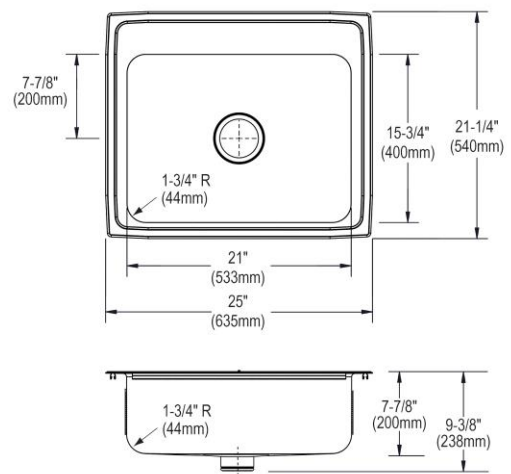

Included with Product: One LKPD1 Perfect Drain and strainer.

A Century of Tradition and Quality. For more than 100 years, Elkay has been making innovative products and providing exceptional customer care. We take pride in offering plumbing products that make life easier, inspire change and leave the world a better place.

Product Compliance: ASME A112.19.3/CSA B45.4
Buy American Act
Accessory: ASME A112.18.2/CSA B125.2

Sinks are listed by IAPMO® as meeting the applicable requirements of the Uniform Plumbing Code®, International Plumbing Code®, and National Plumbing Code of Canada.

- [Clean and Care Manual (PDF)](#)
- [Installation Instructions (PDF) - 74180147](#)
- [Installation Instructions (PDF) - 74180289 Disposer](#)
- [Installation Instructions (PDF) - 74180340-USA Drain](#)
- [Installation Instructions (PDF) - Garbage Disposer Compatibility Guide](#)
- [Limited Lifetime Warranty (PDF)](#)

Similar models are available with: extra deep bowls